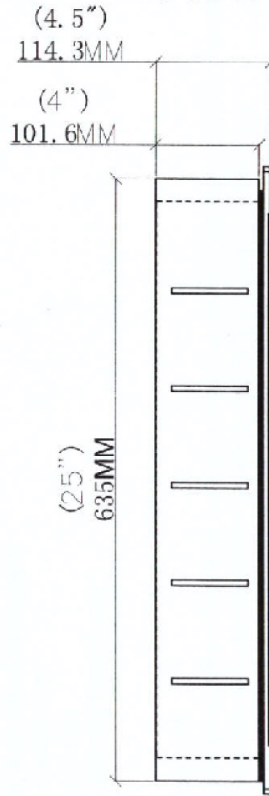

**808909**

Bathroom Mirror Cabinet

Size: 17" X 25.75" X 4.5"

Powder coated steel body

4mm Mirror with Bevel in front

**FRONT**

**SIDE**

**BACK**