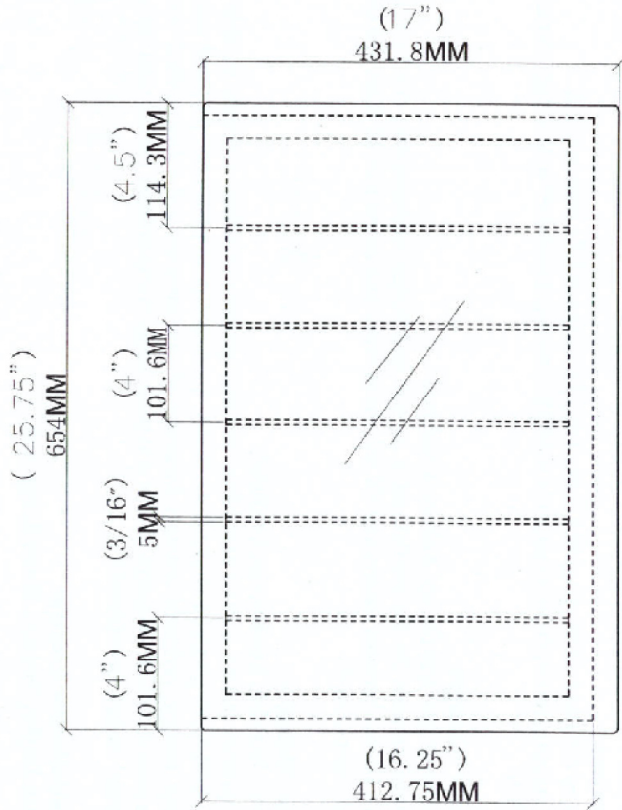

**808909**

Bathroom Mirror Cabinet

Size: 17" X 25.75" X 4.5"

Powder coated steel body

4mm Mirror with Bevel in front

**FRONT**

**SIDE**

**BACK**